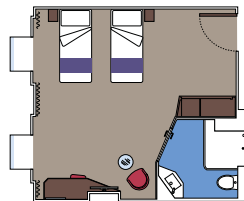

47 Cabins for guests with disabilities or reduced mobility

2 Balcony (25 m²)
8 Ocean View (26 m²)
37 Interior (from 14 to 21 m²)
Double bed can be converted into two single beds.

This type of accommodation is available in Balcony and Interior cabins (with Bella or Fantastica experiences) and in Ocean View cabins (with Fantastica experience only).

FACILITIES FOR GUESTS WITH DISABILITIES OR REDUCED MOBILITY

Cabin door width	90 cm
Bathroom door width	88 cm
Size of cabin (floor space)	14 to ≈33 m²
Size of bathroom	4 m²
Is there a fold-down seat in the shower?	Yes
Height of seat from the floor	44 cm
Does the WC seat have grab rails?	Yes
Are wheelchairs available on board?	In limited numbers*
Are all decks/public areas accessible?	Yes
Are all lifeboats wheelchair-accessible?	No**
Do the lifts have deck indicators?	Visual - Audio & Braille Braille on hand rails at stair landings, cabin doors, and directional signs
Can severely visually impaired/blind guests be catered for on the cruise?	Only with full-time carer

*Only for embarkation, disembarkation and emergencies.

**In the event of an emergency, dedicated personnel will help guests with disabilities or reduced mobility to board lifeboats.