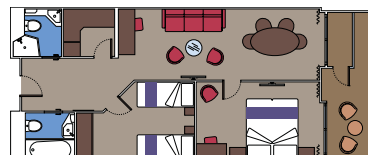

## 72 Deluxe Suites

Deluxe suites (≈25 m<sup>2</sup>)  
Double bed can be converted into two single beds.

## 12 Interior Suites

Interior suites (≈21 m<sup>2</sup>)  
Double bed can be converted into two single beds.

## 28 Suites with private whirlpool bath

Suites (≈28 m<sup>2</sup>)  
Double bed can be converted into two single beds.

This type of accommodation is available only with the experience Aurea.

## 3 Two-Bedroom Grand Suite\*

Suites (≈49 m<sup>2</sup>)  
Double bed can be converted into two single beds.  
These cabins offers one double bed, two single beds and two bathrooms.

This type of accommodation is available only with the experience Aurea.