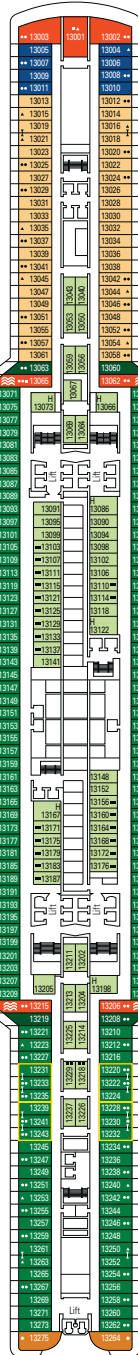

DECK 13
IONIAN