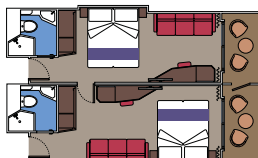

This type of accommodation is available only with the experience Fantastica.

*Cabins for families are already included in the total number of cabins therefore they are not to be counted in addition.