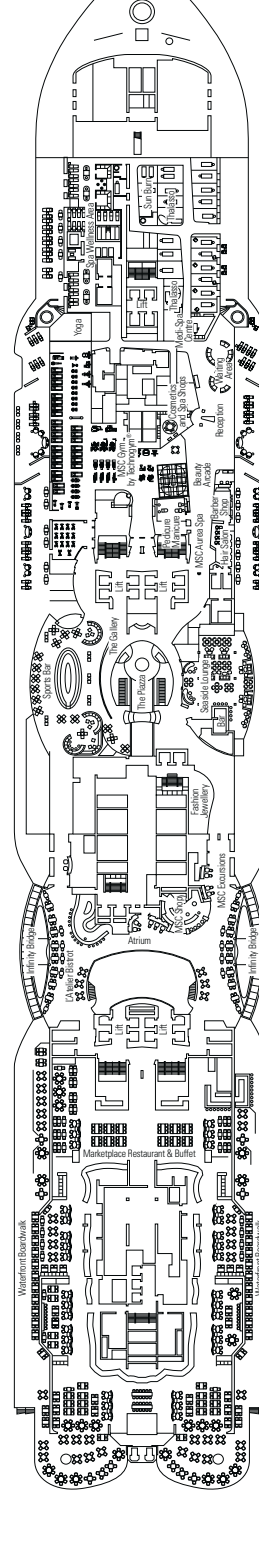

DECK PLAN & ACCOMODATION

2.066 Cabins
5.119 Guests

DECK 8
ATLANTIC OCEAN