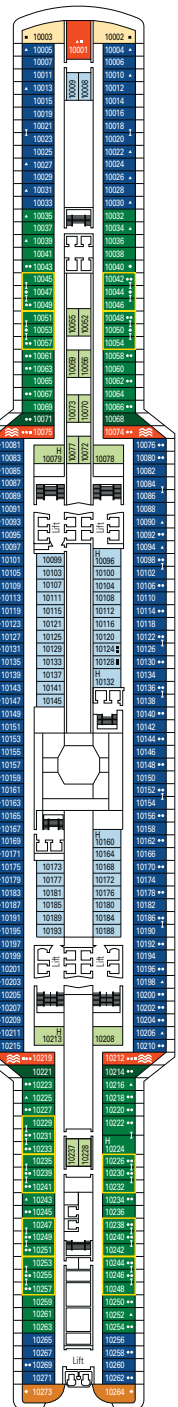

DECK 10
ADRIATIC