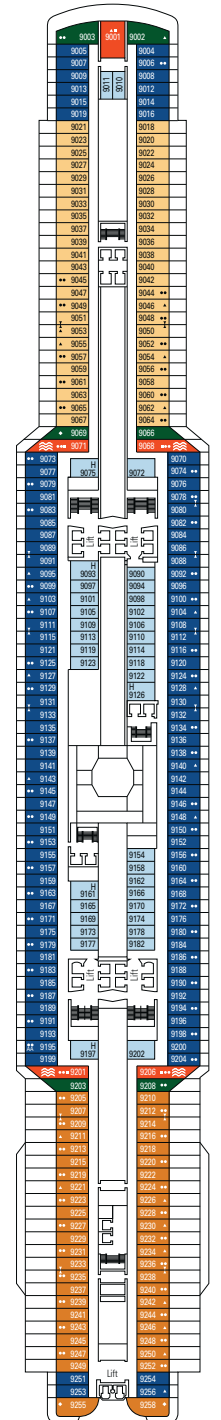

DECK PLAN & ACCOMODATION

2.066 Cabins
5.119 Guests

MARKETPLACE RESTAURANT & BUFFET

DECK 4
BALTIC

DECK 5
MEDITERRANEAN

DECK 6
PACIFIC OCEAN

DECK 7
INDIAN OCEAN

DECK 8
ATLANTIC OCEAN