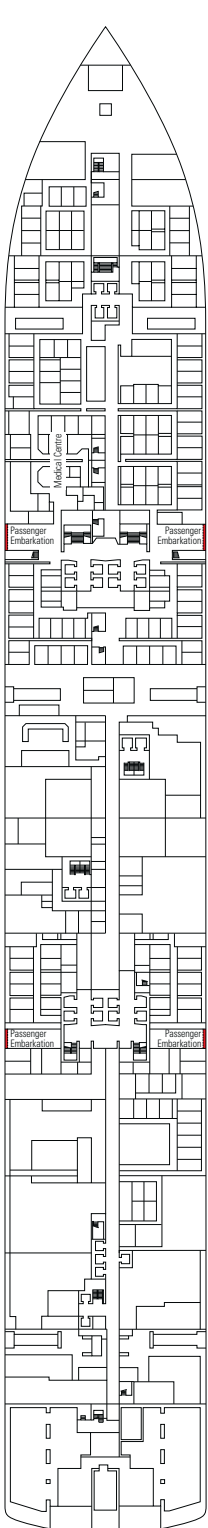

DECK PLAN & ACCOMODATION

2.066 Cabins
5.119 Guests

DECK 4
BALTIC