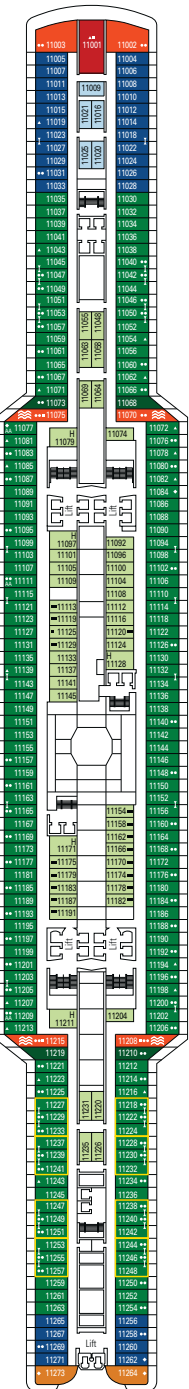

DECK 11
BLACK SEA