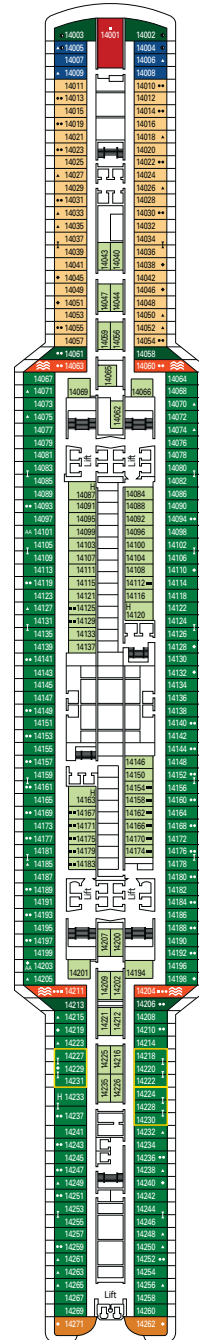

DECK 14
YELLOW SEA