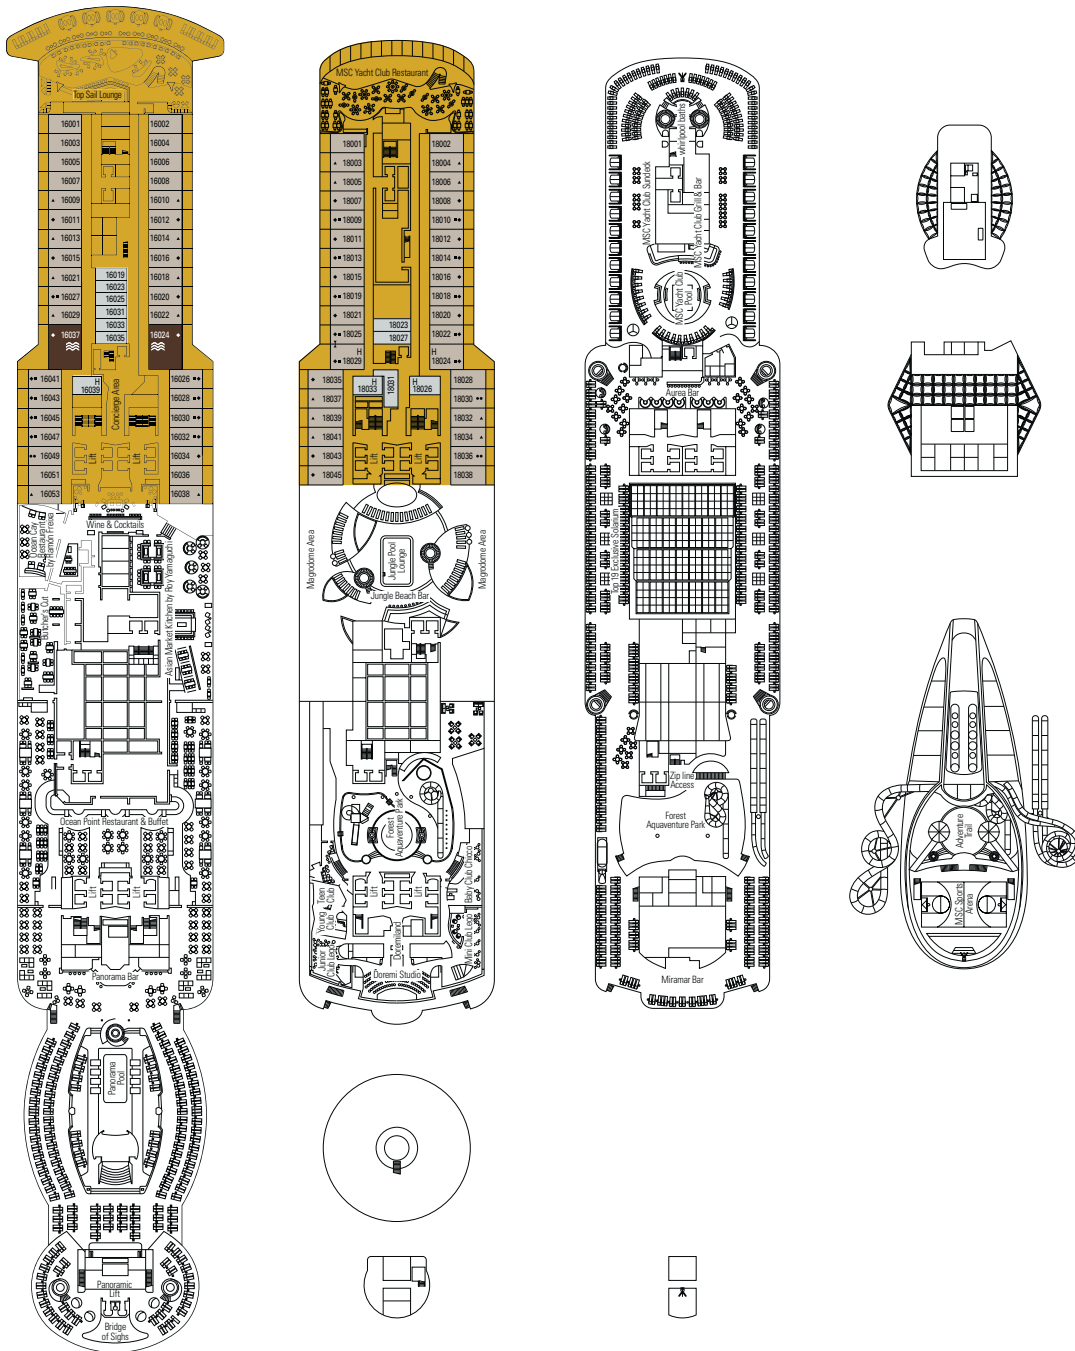

DECK 16
RED SEA

DECK 18
CARIBBEAN

DECK 19
CORAL SEA

DECK 20
SUN DECK