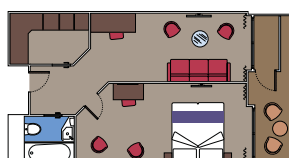

11 Grand Suites

Suites with balcony (from ≈32 to ≈49 m²)
Double bed can be converted into two single beds.

This type of accommodation is available only with the experiences Aurea.