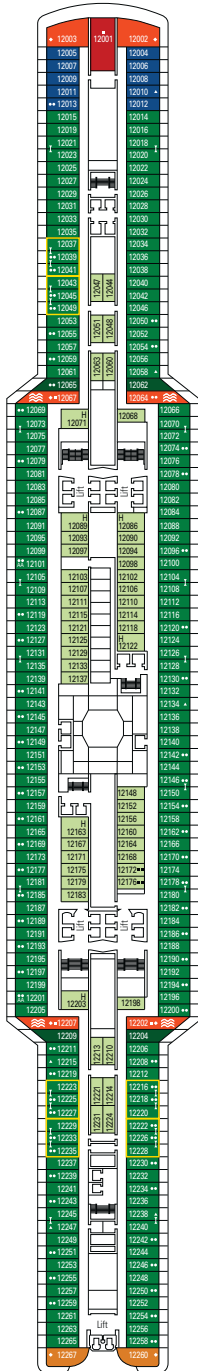

DECK 12
BALEARIC