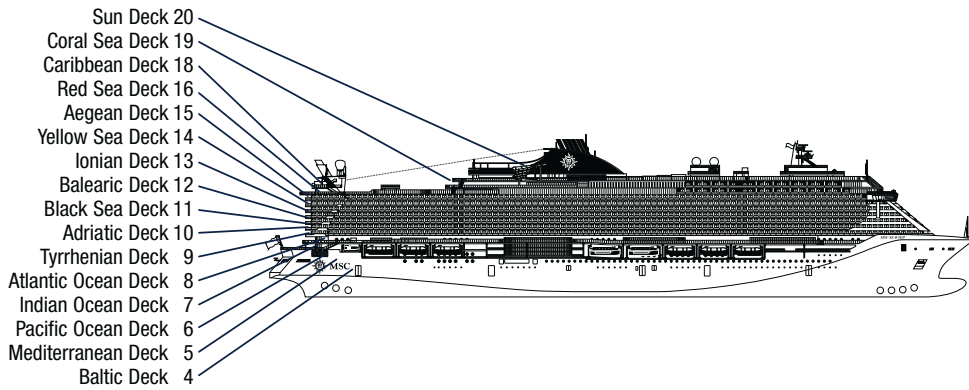

MSC YACHT CLUB

2.066 Cabins

Royal Suites	2
Deluxe Suites*	72
Interior Suites*	12
Suites with private whirlpool bath	28
Grand Suite with two bedrooms	3
Grand Suite	11
Suite	88
Balcony*	1.314
Ocean View*	88
Interior*	448
Cabin for Families**	108

* Including cabins for guests with disabilities or reduced mobility.

** Cabins for families are already included in the total number of cabins therefore they are not to be counted in addition.

CABINS CATEGORIES

BELLA › Interior

BELLA › Ocean View

BELLA › Balcony

FANTASTICA › Interior

FANTASTICA › Ocean View

FANTASTICA › Balcony

FANTASTICA › SuperFamily Cabin*

FANTASTICA › Suite

AUREA › Interior

AUREA › Balcony

AUREA › Suite

AUREA › Grand Suite

AUREA › Suite with whirlpool

AUREA › Two-Bedroom Grand Suite

MSC YACHT CLUB › Interior Suite

MSC YACHT CLUB › Deluxe Suite

MSC YACHT CLUB › Royal Suite

- 3rd 4th and bed available in all categories.
- All cabins have one double bed convertible to two single beds.

* This symbol indicates only some of all the available combinations of family cabins. Please contact your travel agent for all the available options.

LEGEND

- ▲ Sofa bed
- Double sofa bed
- 3rd bed is a pullman bed
- ■ 3rd and 4th beds are pullman beds
- ● Bunk bed or sofa that can be converted into bunk bed (3rd and 4th beds)
- ↔ Connecting cabins
- H Cabin for guests with disabilities or reduced mobility
- AA Ambulatory Accessible Cabins
- ≡ Whirlpool
- Cabins with partial views

Ship configuration, data and descriptions may be subject to change depending on the season and on the destination and will be verified at the time of booking.