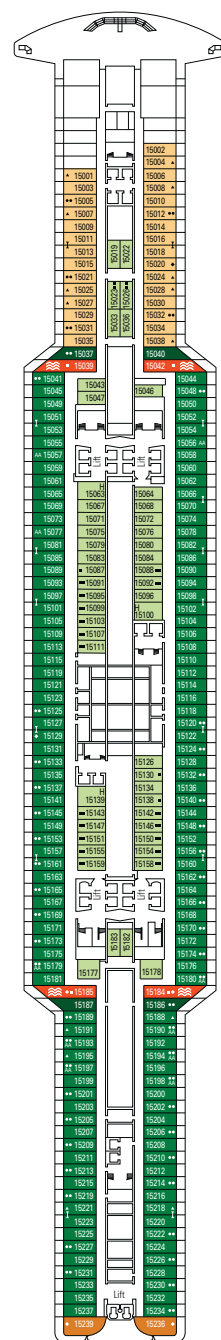

DECK 15
AEGEAN